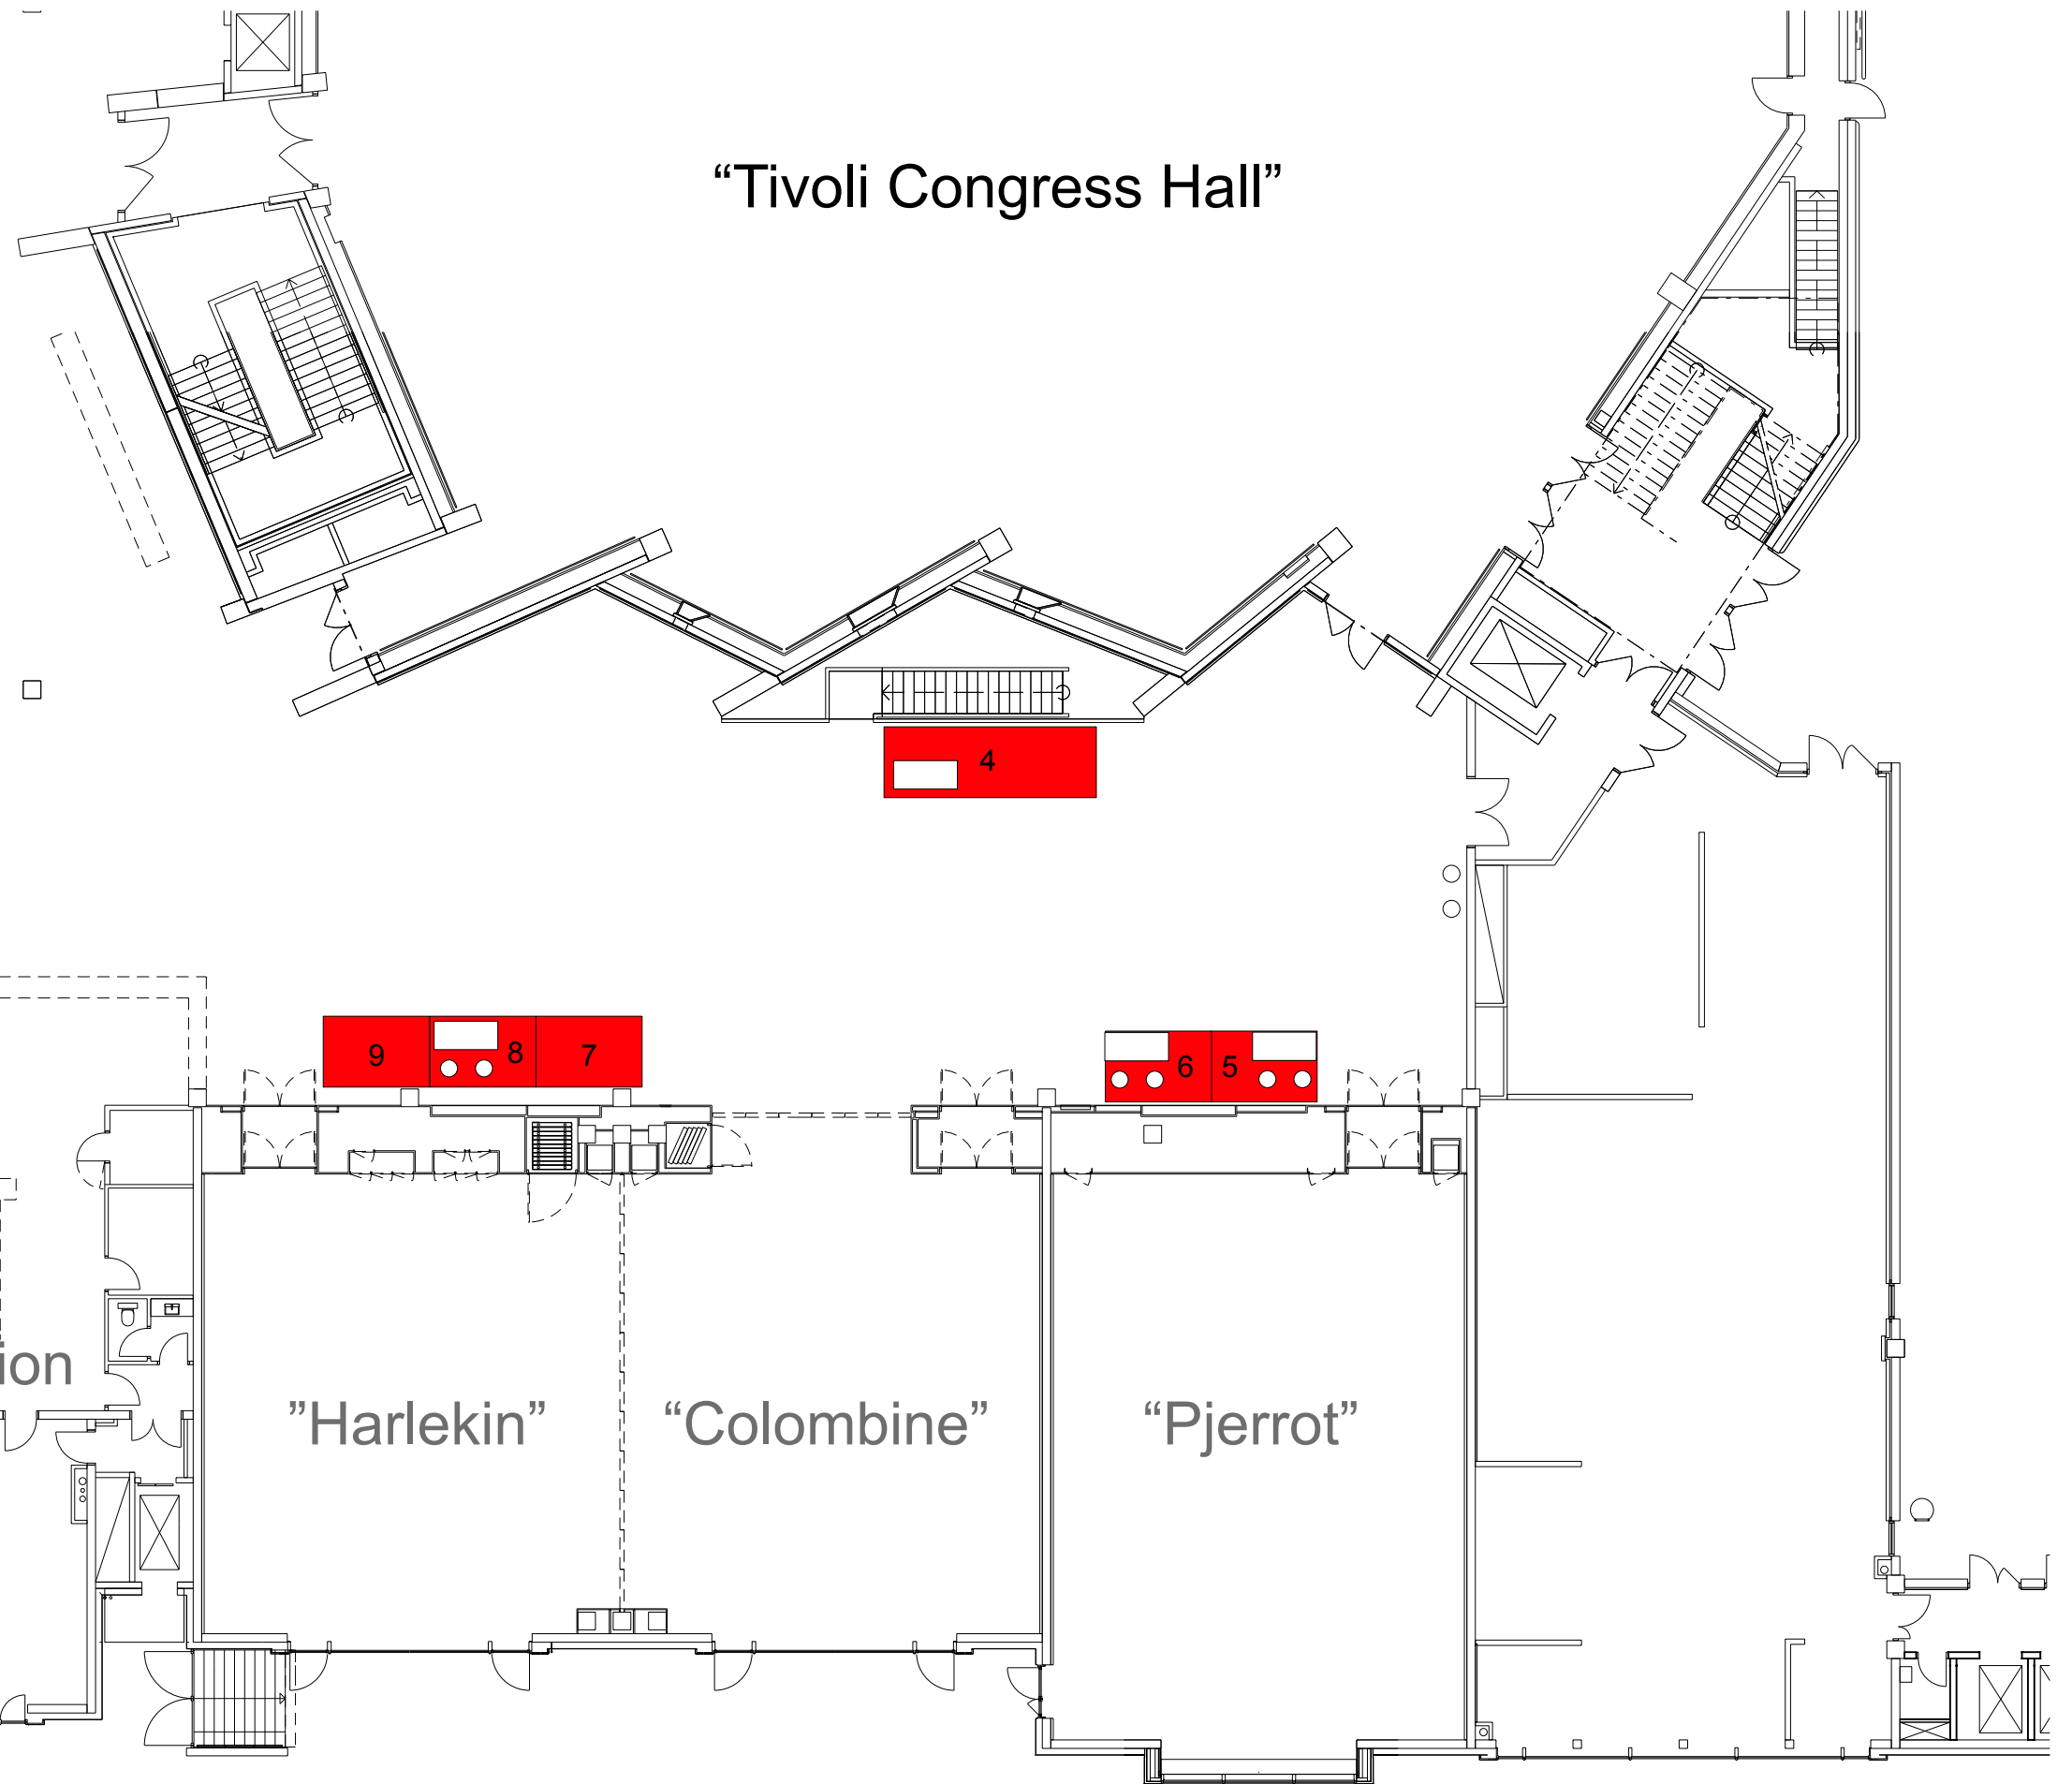

# "Tivoli Congress Hall"

- 4 Inner Wheel Denmark 2x6
- 5 MOHAN PLASTIC INDUSTRIES 2x3
- 6 JAI Ganesh Pearls & Jewellers 2x3
- 7 Per Hillo Artgalleries 2x3
- 8 Dynamic Creation 2x3
- 9 Toftegaard Denmark 2x3

**Tivoli Congress Center**

Standplacering 1:200

Inner Wheel Convention

May 05-09 2015

Tegn. 17-04-15

Scanex • Ursusvej 6 • Skovby • DK-8464 Galten • 8754 1100